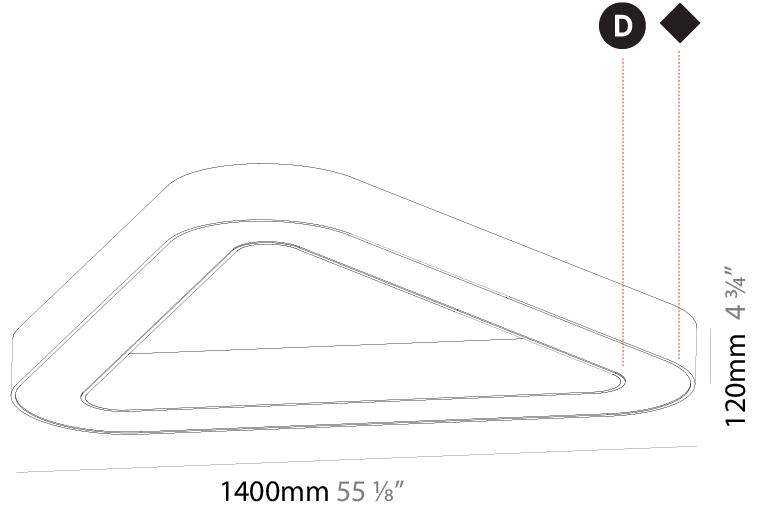

GENERAL

Series: Glorious
Subseries: Glorious Victory
Brand: Prolicht
Division: Architectural
Mounting Type: Surface
Mounting Location: Ceiling
Subcategory: Ambient

PHYSICAL

Shape: Abstract
Length (mm): 1400
Length (in): 55 1/8
Width (mm): 1400
Width (in): 55 1/8
Height (mm): 120
Height (in): 4 3/4
Light Distribution: Direct
Weight (kg): 15.2
Weight (lbs): 33.51
Diffuser: PMMA - Opal or Micro-Prism
Fixture Finish: SSR / BKV / CWI / CRY / HAB / LAG / UFT / ITA / RUA / RUR / MIC / FTG / MYG / TWT / LOD / PUS / FRO / FUP / KIA / POP / BLS / SPG / MEY / GOH / GUM / CHC / COM / ABZ / JAG / OBR / MOS / ROR
Fixture Material: Aluminum

ELECTRICAL

Lamp Type: LED (Zhaga Standard)
Input Wattage (W): 60
Total Output Wattage (W): 48 / 38.4 (3500K)
Dimming: Non-Dimming / Phase Dimming (120Vac only) / 0-10V Dimming
Driver Included: Yes
Driver Location: Integrated
Driver Type: Constant Current - 120 / 277Vac
Driver Class: Class 2
Input Voltage (V): 120 - 277
Constant Current (MA): 350 / 1200 (3500K)

LED

Color Temperature (°K): 3000 / 3500 / 4000
Max. Delivered Lumen (lm): 5540 / 5733 / 5850
CRI: >80 CRI
Efficiency (%): 65
Lamp Life (hrs): 50000

OPTICAL

RATINGS AND CERTIFICATIONS

Certified By: Certified for North American Standards
IP rating: IP20