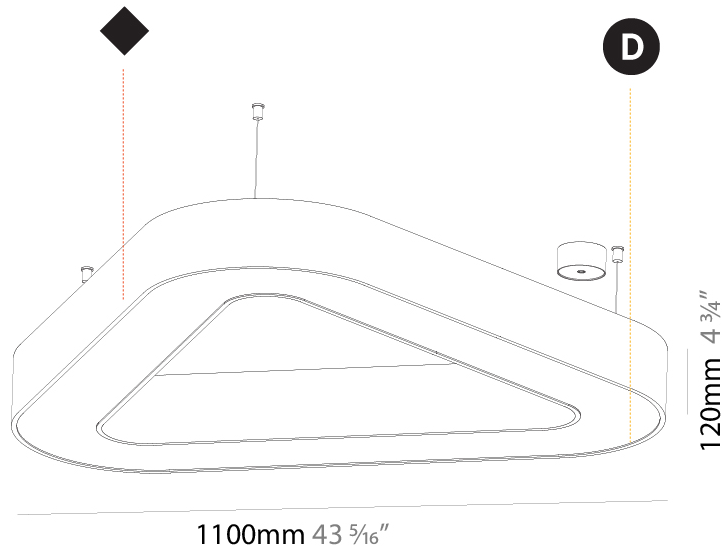

GENERAL

Series: Glorious
Subseries: Glorious Victory
Brand: Prolicht
Division: Architectural
Mounting Type: Suspension
Mounting Location: Ceiling
Subcategory: Ambient

PHYSICAL

Shape: Abstract
Length (mm): 1100
Length (in): 43 5/16
Width (mm): 1100
Width (in): 43 5/16
Height (mm): 120
Height (in): 4 3/4
Max. Overall Height (mm): 2120
Max. Overall Height (in): 83 7/16
Light Distribution: Direct
Weight (kg): 10.561
Weight (lbs): 23.23
Diffuser: PMMA - Opal or Micro-Prism
Fixture Finish: SSR / BKV / CWI / CRY / HAB / LAG / UFT / ITA / RUA / RUR / MIC / FTG / MYG / TWT / LOD / PUS / FRO / FUP / KIA / POP / BLS / SPG / MEY / GOH / GUM / CHC / COM / ABZ / JAG / OBR / MOS / ROR
Fixture Material: Aluminum

ELECTRICAL

Lamp Type: LED (Zhaga Standard)
Input Wattage (W): 45
Total Output Wattage (W): 36 / 28.8 (3500K)
Dimming: Non-Dimming / Phase Dimming (120Vac only) / 0-10V Dimming
Driver Included: Yes
Driver Location: Integrated
Driver Type: Constant Current - 120 / 277Vac
Driver Class: Class 2
Input Voltage (V): 120 - 277
Constant Current (MA): 350 / 900 (3500K)

LED

Color Temperature (°K): 3000 / 3500 / 4000
Max. Delivered Lumen (lm): 4150 / 4302 / 43390
CRI: >80 CRI
Efficiency (%): 0.65
Lamp Life (hrs): 50000

OPTICAL

RATINGS AND CERTIFICATIONS

Certified By: Certified for North American Standards
IP rating: IP20